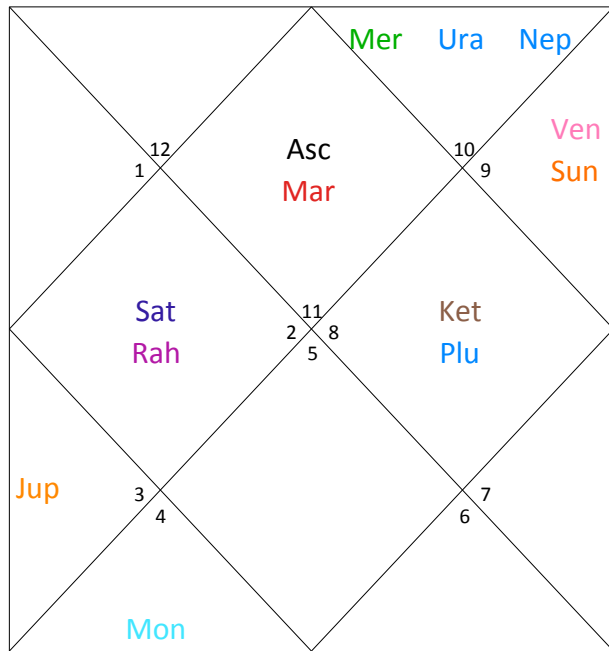

Bhav (Chalit)

Co_Ordinates Of Planets