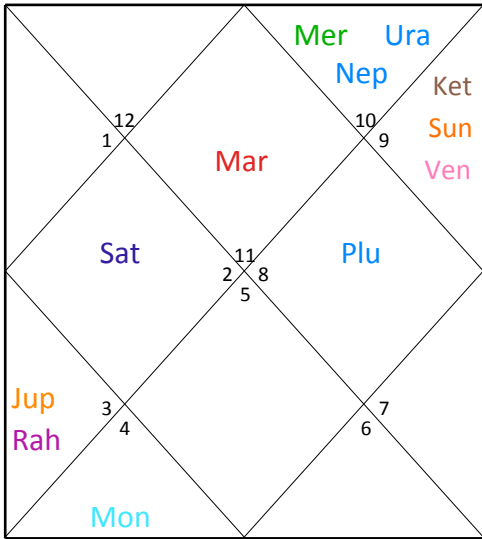

Name	Sample	Latitude	028.36.N	Nakshatra	Pushya-2
Date of Birth	01/01/2002 Tuesday	Longitude	077.12.E	Yoga	Vaidhriti
Time of Birth	10:00:00	Sidereal Time	16: 21: 25	Lunar Tithi	2
Place of Birth	DELHI	Sun Rise	7: 18: 9	Ayanamsha	23:53:6
Dasha Bal.	Sat 9Y 6M 23D	Sunset	17: 31: 12	Alphabet	HE

Lagna Chart

Bhav (Chalit)

Vimshottari Dasha

Sat	24/07/92 - 24/07/11
Mer	24/07/11 - 24/07/28
Ket	24/07/28 - 24/07/35
Ven	24/07/35 - 24/07/55
Sun	24/07/55 - 24/07/61
Mon	24/07/61 - 24/07/71
Mar	24/07/71 - 24/07/78
Rah	24/07/78 - 24/07/96
Jup	24/07/96 - 24/07/12

Antardasha

Mer Mar	23/01/20-19/01/21
Mer Rah	19/01/21-09/08/23
Mer Jup	09/08/23-14/11/25
Mer Sat	14/11/25-24/07/28
Ket Ket	24/07/28-20/12/28
Ket Ven	20/12/28-19/02/30
Ket Sun	19/02/30-27/06/30
Ket Mon	27/06/30-26/01/31
Ket Mar	26/01/31-24/06/31

PLANET - SUB LORD OF HOUSE NO. / DASA PERIODS

Ket	1 24/07/2028-24/07/2035	Mon	3 24/07/2061-24/07/2071	Jup	12 24/07/2096-24/07/2112
Ven	7,9 24/07/2035-24/07/2055	Mar	24/07/2071-24/07/2078	Sat	24/07/1992-24/07/2011
Sun	24/07/2055-24/07/2061	Rah	2,4,5,6,8,10,11 24/07/2078-24/07/2096	Mer	24/07/2011-24/07/2028