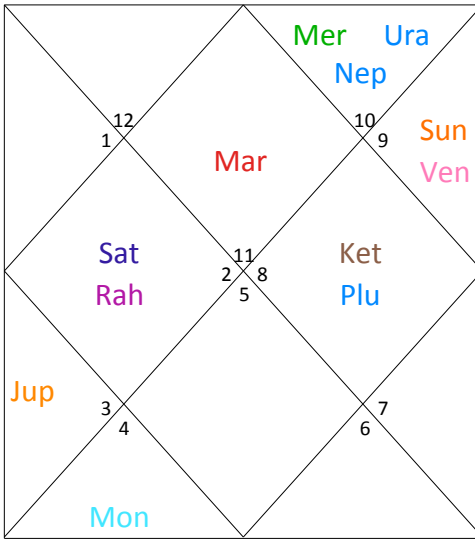

Name	Sample	Latitude	028.36.N	Nakshatra	Pushya-2
Date of Birth	01/01/2002 Tuesday	Longitude	077.12.E	Yoga	Vaidhriti
Time of Birth	10:00:00	Sidereal Time	16: 21: 25	Lunar Tithi	2
Place of Birth	DELHI	Sun Rise	7: 18: 9	Ayanamsha	23:53:6
Dasha Bal.	Sat 9Y 6M 23D	Sunset	17: 31: 12	Alphabet	HE

Lagna Chart

Bhav (Chalit)

Vimshottari Dasha

Sat	24/07/92 - 24/07/11
Mer	24/07/11 - 24/07/28
Ket	24/07/28 - 24/07/35
Ven	24/07/35 - 24/07/55
Sun	24/07/55 - 24/07/61
Mon	24/07/61 - 24/07/71
Mar	24/07/71 - 24/07/78
Rah	24/07/78 - 24/07/96
Jup	24/07/96 - 24/07/12

Antardasha

Mer Mar	23/01/20-19/01/21
Mer Rah	19/01/21-09/08/23
Mer Jup	09/08/23-14/11/25
Mer Sat	14/11/25-24/07/28
Ket Ket	24/07/28-20/12/28
Ket Ven	20/12/28-19/02/30
Ket Sun	19/02/30-27/06/30
Ket Mon	27/06/30-26/01/31
Ket Mar	26/01/31-24/06/31

PLANET - SUB LORD OF HOUSE NO. / DASA PERIODS

Ket	1 24/07/2028-24/07/2035	Mon	3 24/07/2061-24/07/2071	Jup	12 24/07/2096-24/07/2112
Ven	7,9 24/07/2035-24/07/2055	Mar	24/07/2071-24/07/2078	Sat	24/07/1992-24/07/2011
Sun	24/07/2055-24/07/2061	Rah	2,4,5,6,8,10,11 24/07/2078-24/07/2096	Mer	24/07/2011-24/07/2028