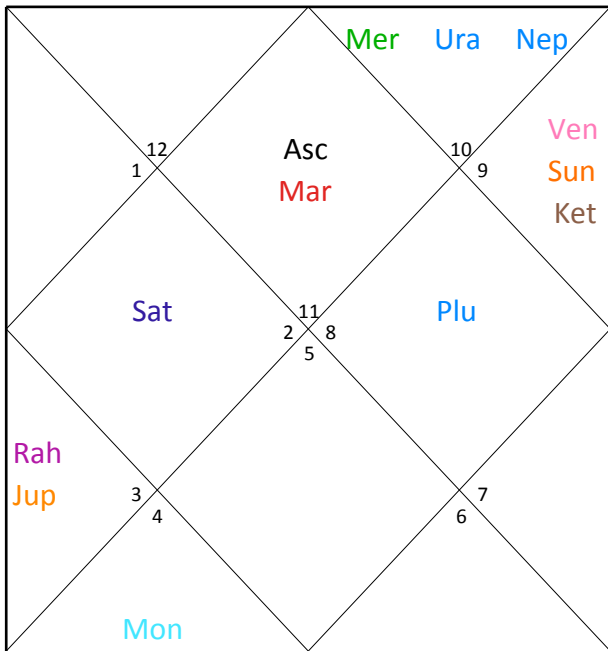

Co_Ordinates Of Planets

Lagna Chart